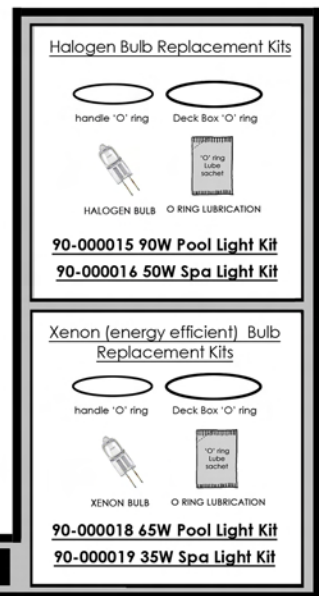

# dekko

pool lighting systems

An explanation on the coding of our products and how to order them

eg. **D1P** **US** **H** **90** **W** **C** **-5**

Dekko Light revision 1 for Pools

**SPECIFICATION**

US=US spec or EU=European spec

**LIGHT SOURCE**

H=Halogen or X=Xenon or L=LED

**WATTAGE**

90=90W Halogen or 60=60W Xenon or 30=30W LED or 22=22W LED

**COLOR**

W=White or C=Color

**INSTALLATION TYPE**

C=Concrete or T=Thin Walled (Fiber-glass, vinyl liner)

## What items are in the box ?

1. Light body
2. Outer guide
3. Umbilical with light source
4. Deck box with lid
5. fascia (white as standard, stainless steel as optional)

**Additional options available to order.**