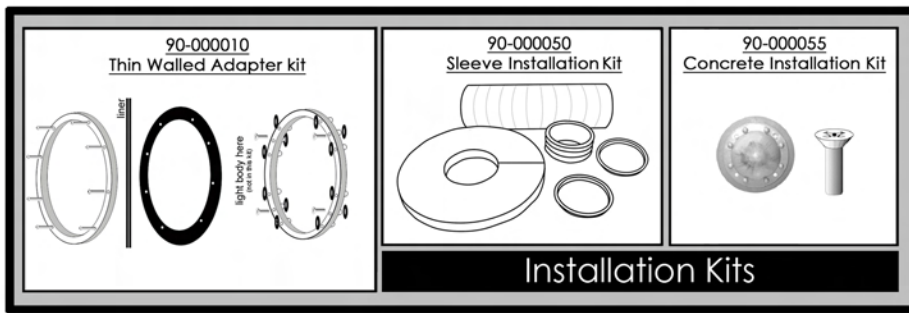

Additional options available to order.