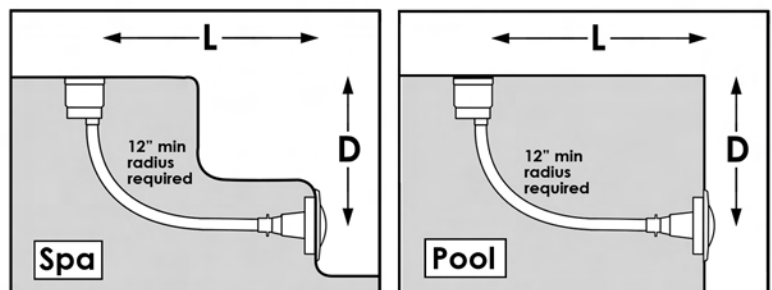

## What items are in the box ?

1. Light body
2. Outer guide
3. Umbilical with light source
4. Deck box with lid
5. fascia (white as standard, stainless steel as optional)

**Additional options available to order.**

**Bulb Kits**

**Special Order Service**

		Distance from Pool side of deck box (L)									
		4'	5'	6'	7'	8'	9'	10'	11'	12'	13'
Distance from pool deck to CENTER of light fixture (D)	2'	5' (standard)	6'	7'	8'	9'	10'	11'	12'	13'	14'
	3'	6'	7'	8'	9'	10'	11'	12'	13'	14'	15'
	4'	7'	8'	8'	9'	10'	11'	12'	13'	14'	15'
	5'	8'	8'	9'	10'	11'	12'	13'	14'	15'	16'
	6'	8'	9'	10'	11'	12'	12'	13'	14'	15'	16'
	7'	9'	10'	11'	11'	12'	13'	14'	15'	16'	17'
	8'	9'	10'	11'	11'	12'	13'	14'	15'	16'	17'

This table is a guide to help identify the dekko model required for installations outside the standard 5 foot unit.

**IMPORTANT:**

In order for your dekko light to function correctly and to accommodate future upgrades make sure you have a radius NO tighter than 12"