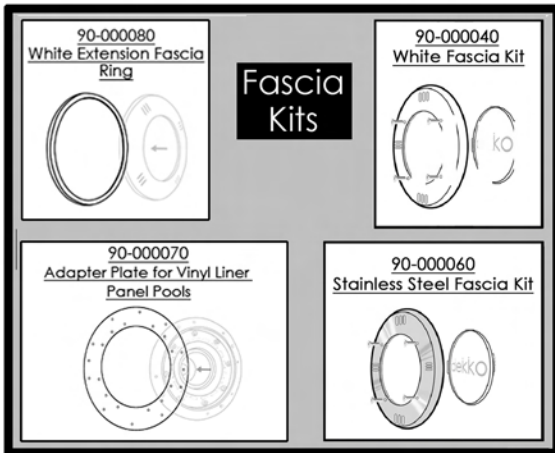

**LENGTH IN FEET**

5=5' (Standard unit) or 6=6' unit 7=7' unit etc.

## What items are in the box ?

1. Light body
2. Outer guide
3. Umbilical with light source
4. Deck box with lid
5. fascia (white as standard, stainless steel as optional)

**Additional options available to order.**

**Bulb Kits**

**Special Order Service**

		Distance from Pool side of deck box (L)									
		4'	5'	6'	7'	8'	9'	10'	11'	12'	13'
Distance from pool deck to CENTER of light fixture (D)	2'	5' (standard)	6'	7'	8'	9'	10'	11'	12'	13'	14'
	3'	6'	7'	8'	9'	10'	11'	12'	13'	14'	15'
	4'	7'	8'	8'	9'	10'	11'	12'	13'	14'	15'
	5'	8'	8'	9'	10'	11'	12'	13'	14'	15'	16'
	6'	8'	9'	10'	11'	12'	12'	13'	14'	15'	16'
	7'	9'	10'	11'	11'	12'	13'	14'	15'	16'	17'
	8'	9'	10'	11'	11'	12'	13'	14'	15'	16'	17'